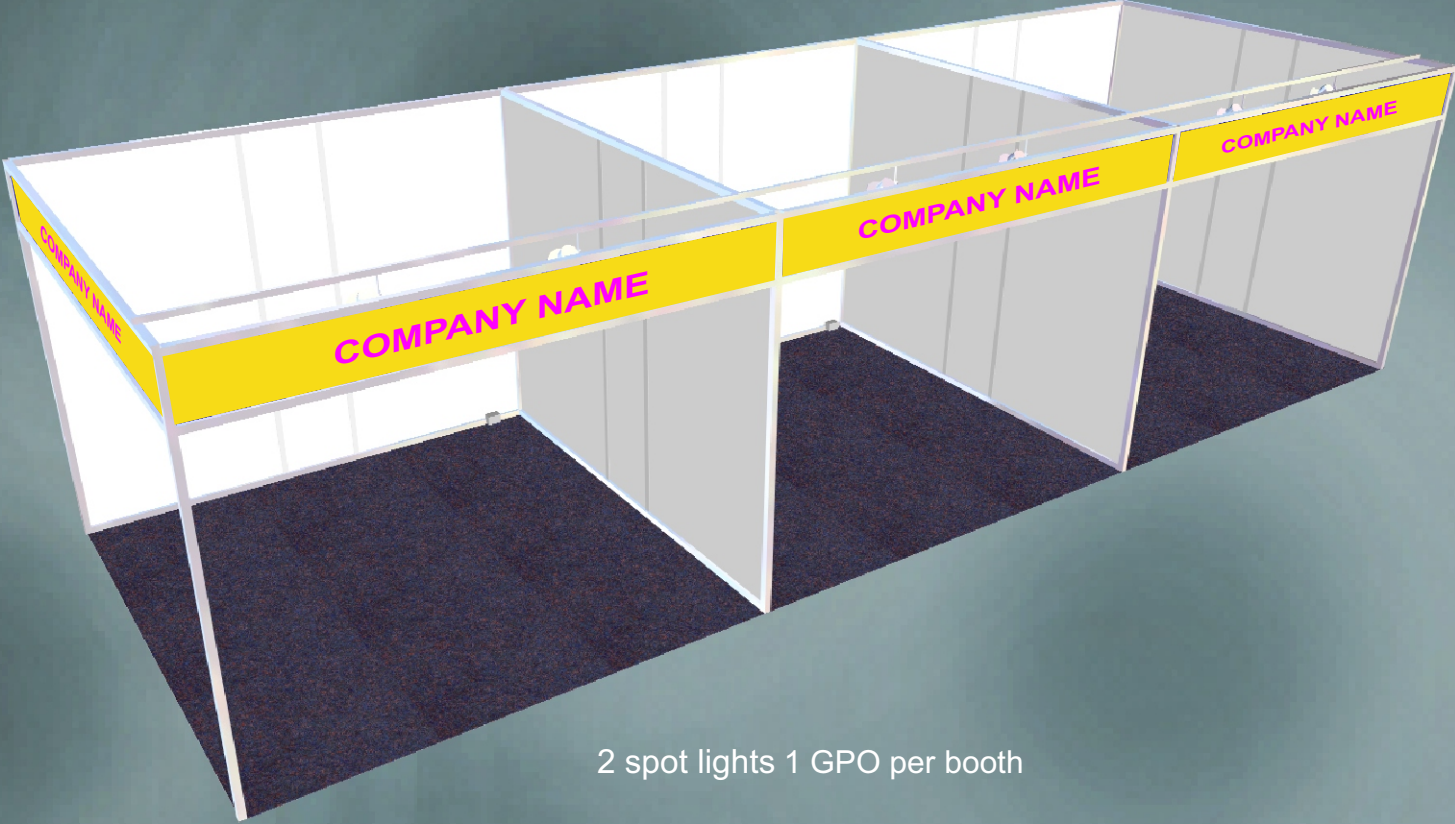

General Shell Scheme Area

Yellow fascia/magenta text

2 spot lights 1 GPO per booth

All booths constructed from Framelock system with Blueberry carpet tiles

Conscious Living Booths Specifications